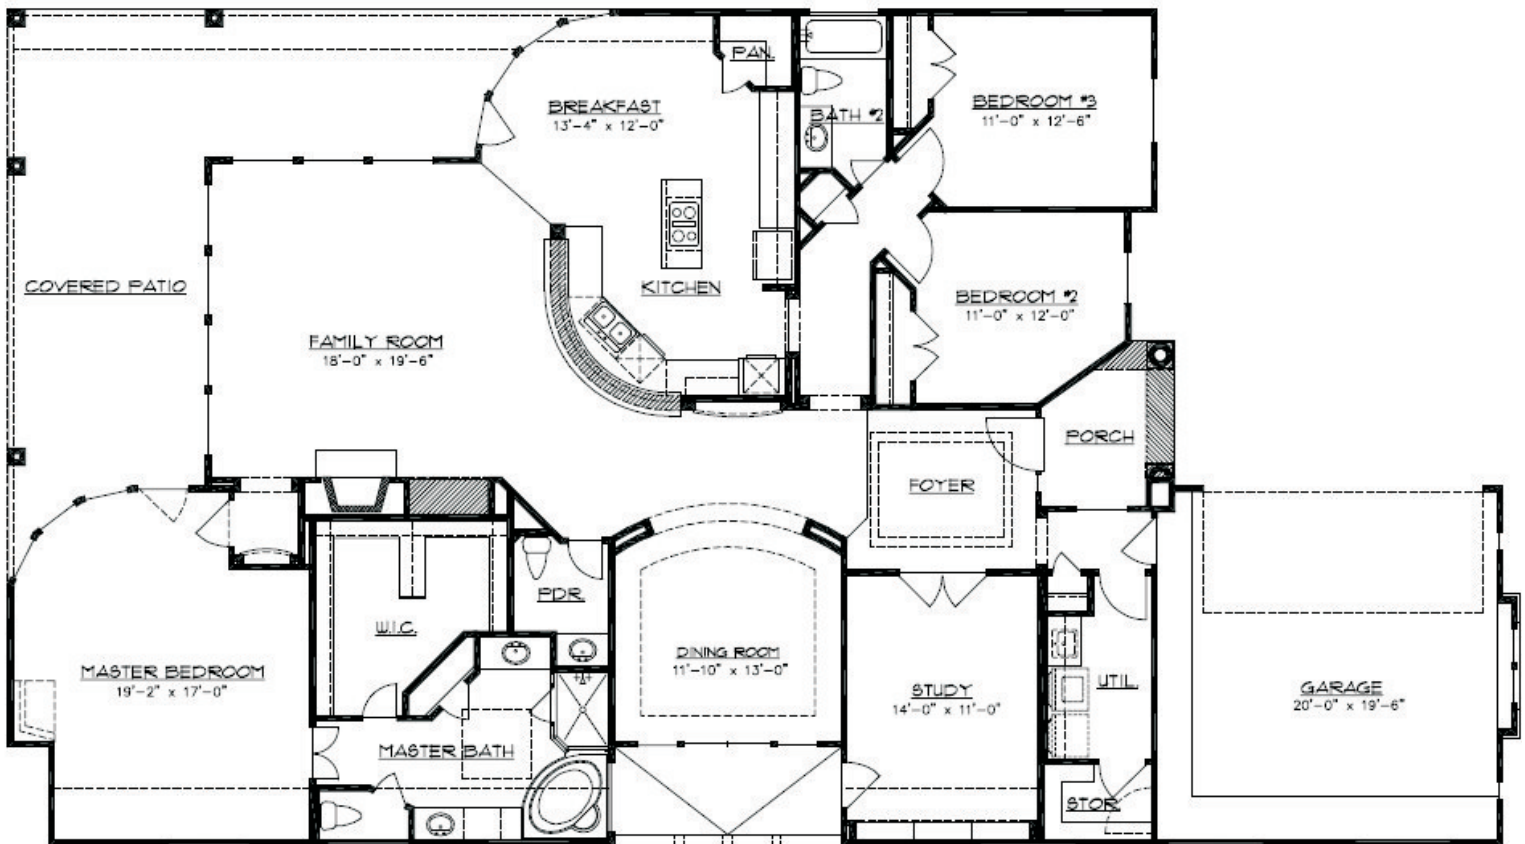

Muirfield

Plan 2550

ZERO LOT LINE
PATIO HOME

SQUARE FOOTAGES	
FLOOR SPACE	2,550 SF
GARAGE &/OR STORAGE	418 SF
COVERED PATIO &/OR PORCH	528 SF
TOTAL UNDER ROOF	3,496 SF

All information is deemed to be accurate and reliable but is not guaranteed. Purchaser is advised to contact all sources to verify all aspects of the purchase of this property. Prices, plans and specifications are subject to change without notice. Square footage and room sizes are approximate. Front elevations vary per plan. 5/30/03. DreamTech Homes is a Texas Limited Partnership. DreamTech Builders, Inc. is the GP of DreamTech Homes, Ltd.