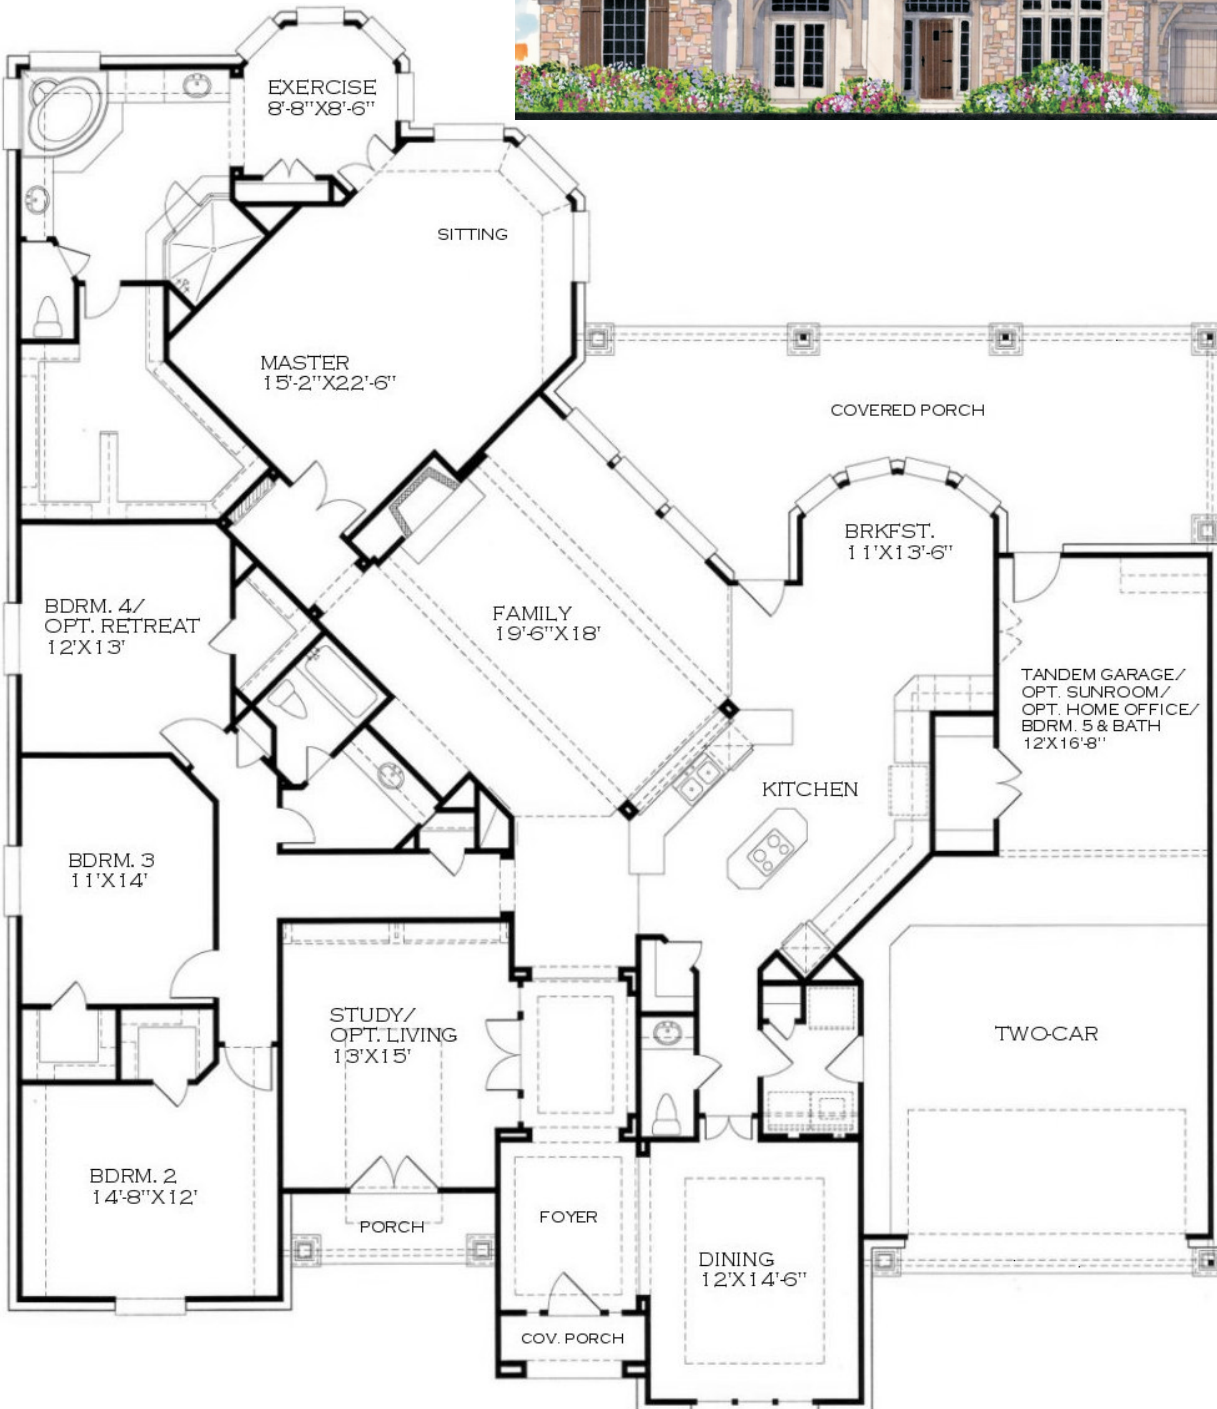

Medinah

Plan 3258

TOTAL LIV. AREA 3258 S.F.
 OVERALL WIDTH 69'-1 1/2"
 OVERALL DEPTH 79'-1 1/2"
 VARIABLE CLG. HTS.
 COVERED PORCH

All information is deemed to be accurate and reliable but is not guaranteed. Purchaser is advised to contact all sources to verify all aspects of the purchase of this property. Prices, plans and specifications are subject to change without notice. Square footage and room sizes are approximate. Front elevations vary per plan. 5/30/03. DreamTech Homes is a Texas Limited Partnership. DreamTech Builders, Inc. is the GP of DreamTech Homes, Ltd.