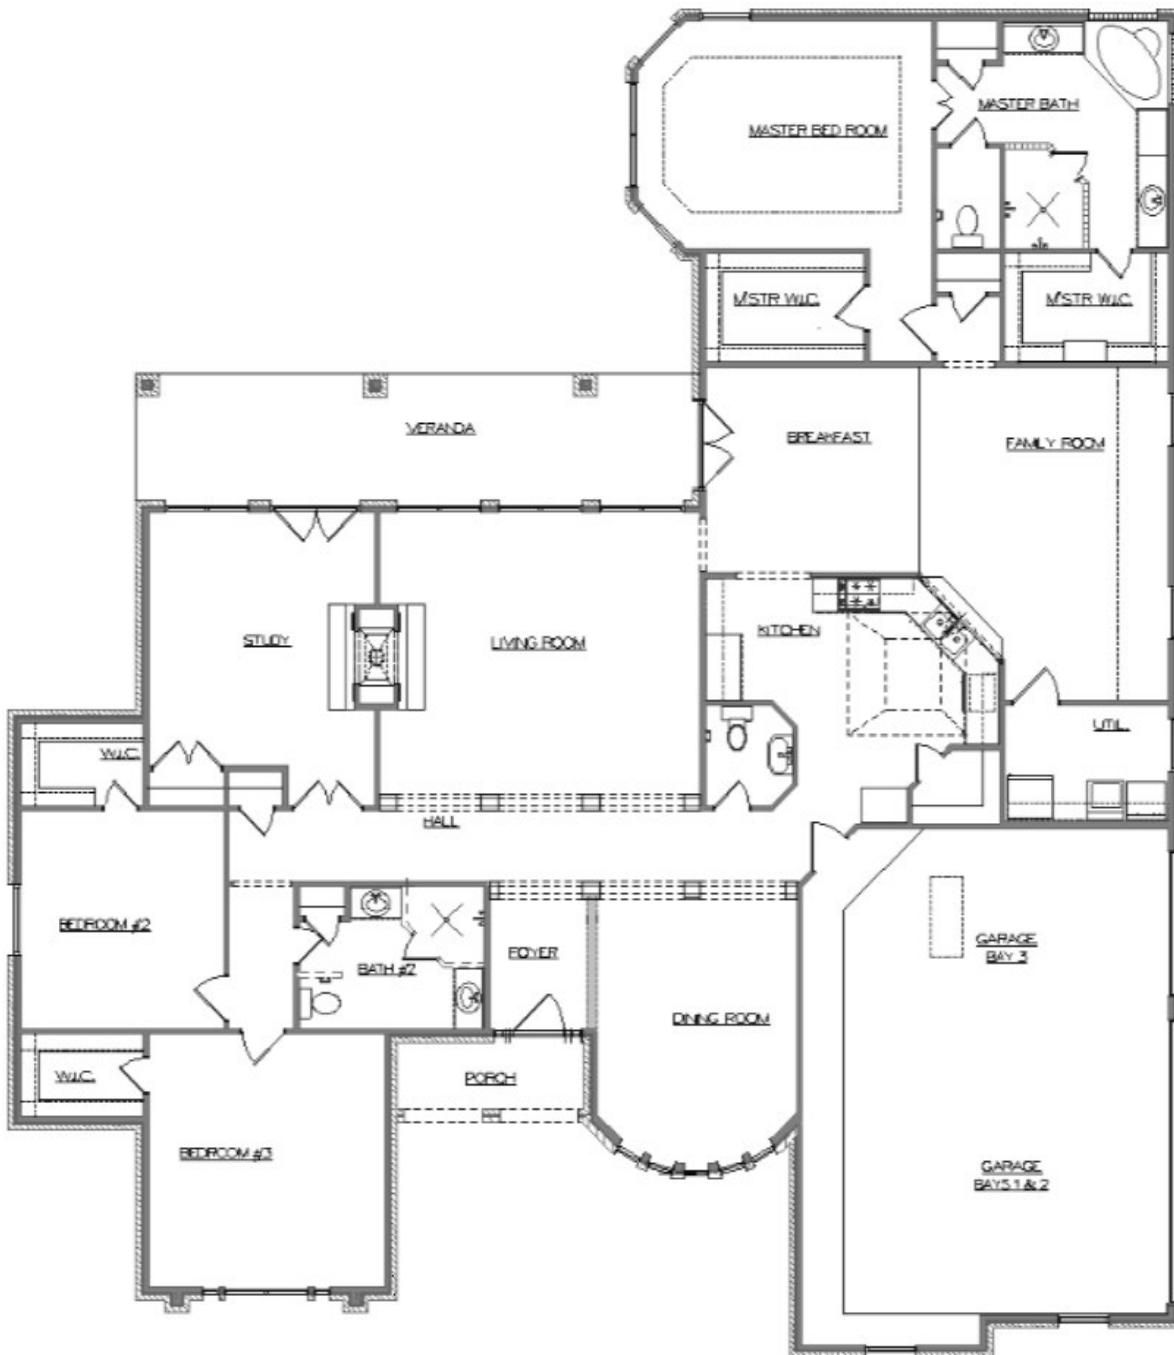

Sirah

Plan 3003

All information is deemed to be accurate and reliable but is not guaranteed. Purchaser is advised to contact all sources to verify all aspects of the purchase of this property. Prices, plans and specifications are subject to change without notice. Square footage and room sizes are approximate. Front elevations vary per plan. S/3003. DreamTech Homes is a Texas Limited Partnership. DreamTech Builders, Inc. is the GP of DreamTech Homes, Ltd.