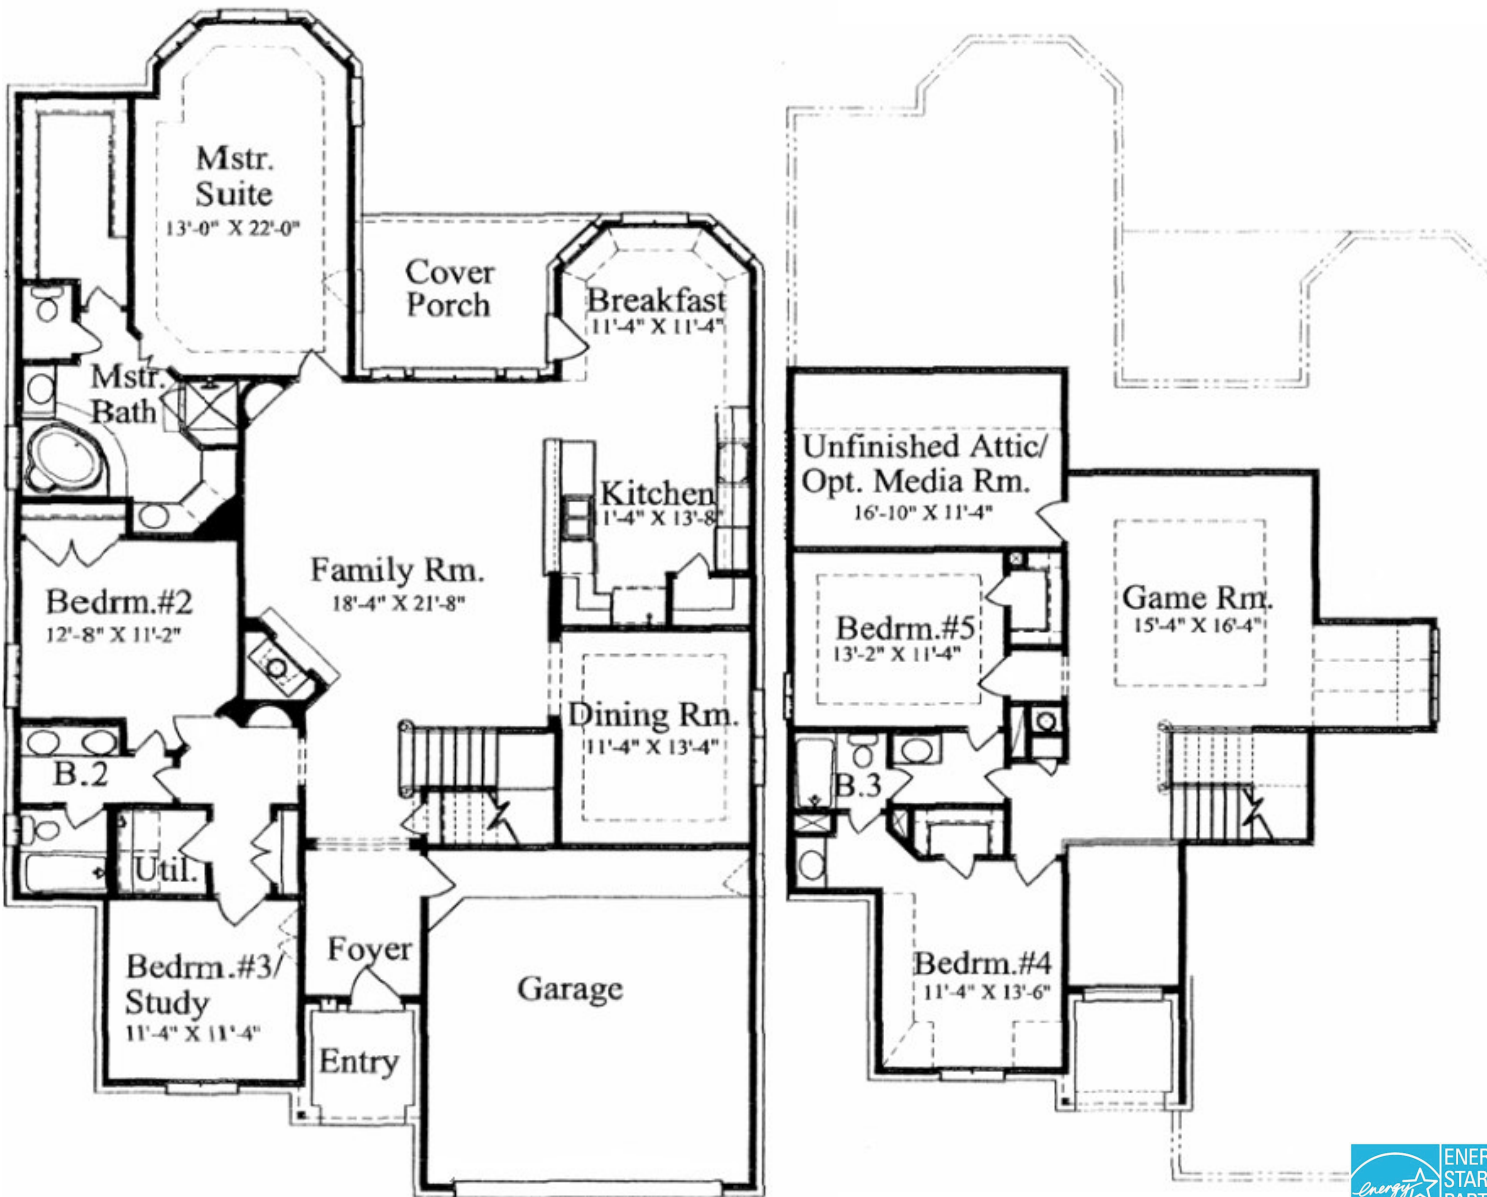

Merlot

Plan 3095

All information is deemed to be accurate and reliable but is not guaranteed. Purchaser is advised to contact all sources to verify all aspects of the purchase of this property. Prices, plans and specifications are subject to change without notice. Square footage and room sizes are approximate. Front elevations vary per plan. 5/30/03. DreamTech Homes is a Texas Limited Partnership. DreamTech Builders, Inc. is the GP of DreamTech Homes, Ltd.