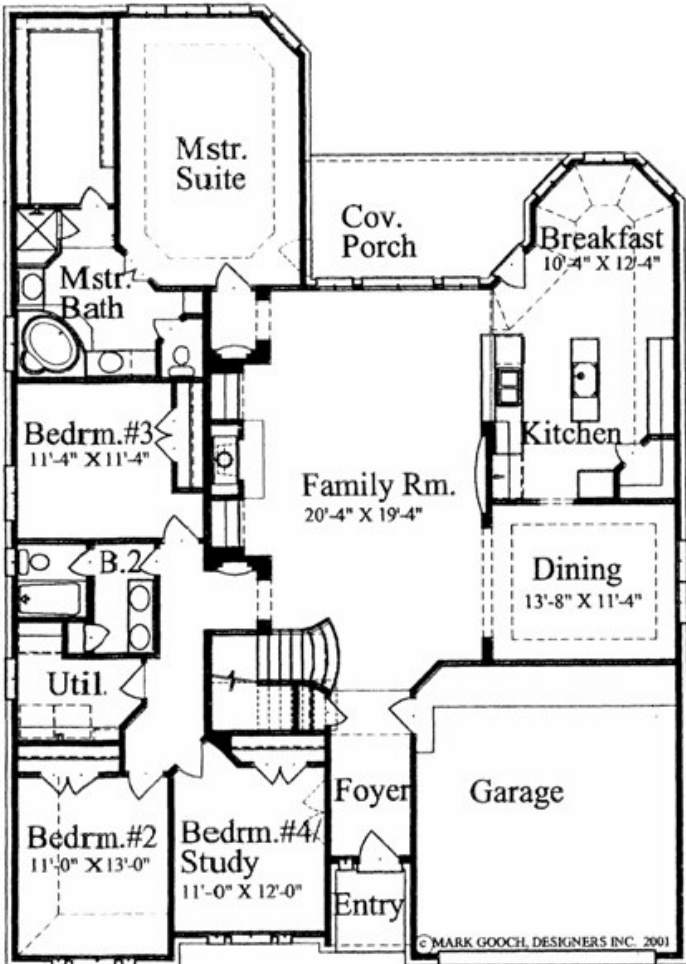

Bordeaux
Plan 3318/3318B

Plan 3318

All information is deemed to be accurate and reliable but is not guaranteed. Purchaser is advised to contact all sources to verify all aspects of the purchase of this property. Prices, plans and specifications are subject to change without notice. Square footage and room sizes are approximate. Front elevations vary per plan. S/3003. DreamTech Homes is a Texas Limited Partnership. DreamTech Builders, Inc. is the GP of DreamTech Homes, Ltd.