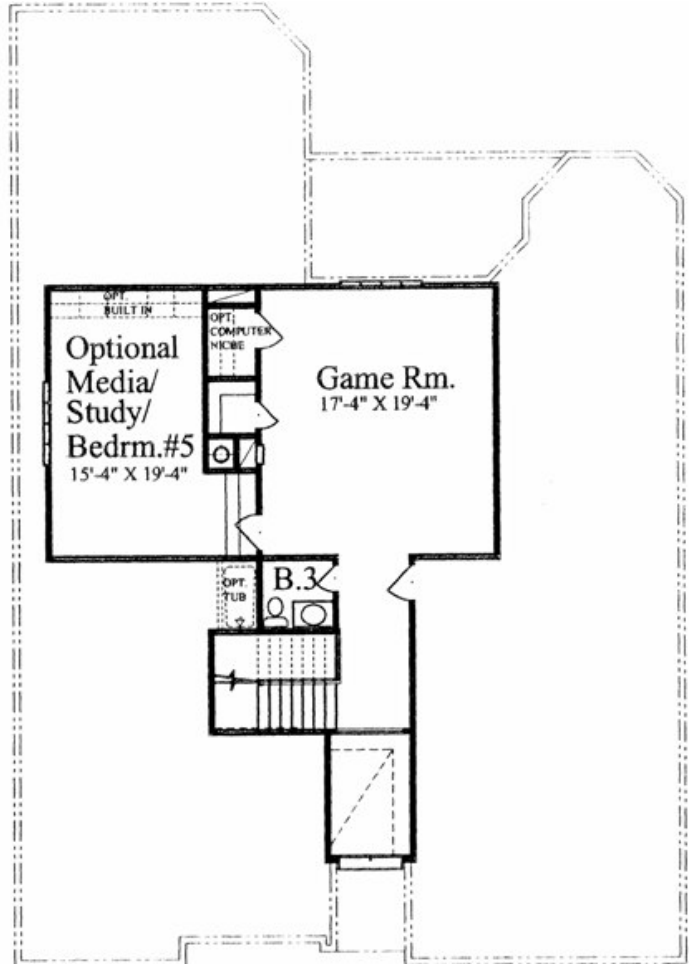

Bordeaux
Plan 3318/3318B

Plan 3318

All information is deemed to be accurate and reliable but is not guaranteed. Purchaser is advised to contact all sources to verify all aspects of the purchase of this property. Prices, plans and specifications are subject to change without notice. Square footage and room sizes are approximate. Front elevations vary per plan. S/3003. DreamTech Homes is a Texas Limited Partnership. DreamTech Builders, Inc. is the GP of DreamTech Homes, Ltd.